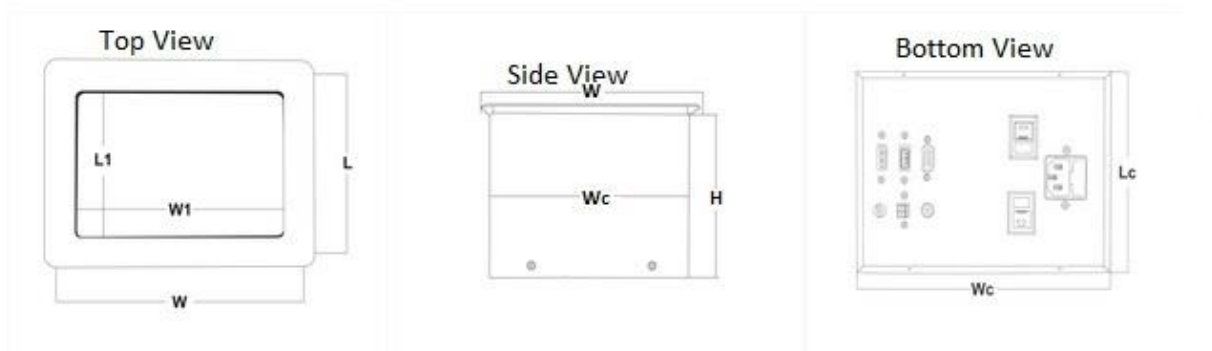

POPOP TABLE TOP BOX: TTB-PTC

Product Code

TTB-PTC-yyy → Table Top Box – Popup Type with Connector – Product Serial Number

Features

- ✓ Smart solution for conference table
- ✓ Convenient access of different types of cables
- ✓ Hydraulic Mechanism is used
- ✓ Self fitting clamp easy to install
- ✓ Available in Rectangular shape
- ✓ Available in Black / White anodized Top Surface

Available Model & Connectivity

Model 1: TTB-PTC-211 → VGA, HDMI, AUDIO, VIDEO, USB, SWITCH, LANx2, POWERx1

Top View

Bottom View

Model 2: TTB-PTC-222 → VGA, HDMI, AUDIO, USB, LANx2, POWERx2

Top View

Bottom View

Also customize the models as per your requirement and quantity

Dimension Drawing

Dimension

Outer Plate Dimension (WxL): 205x150 mm

Inner Plate Dimension (W1xL1): 155x100 mm

Cutout Dimension (WcxLc): 185x135 mm

Height (H): 150mm

Click here for further detail: http://supersystem.co.in/index.php?route=product/category&path=25_28